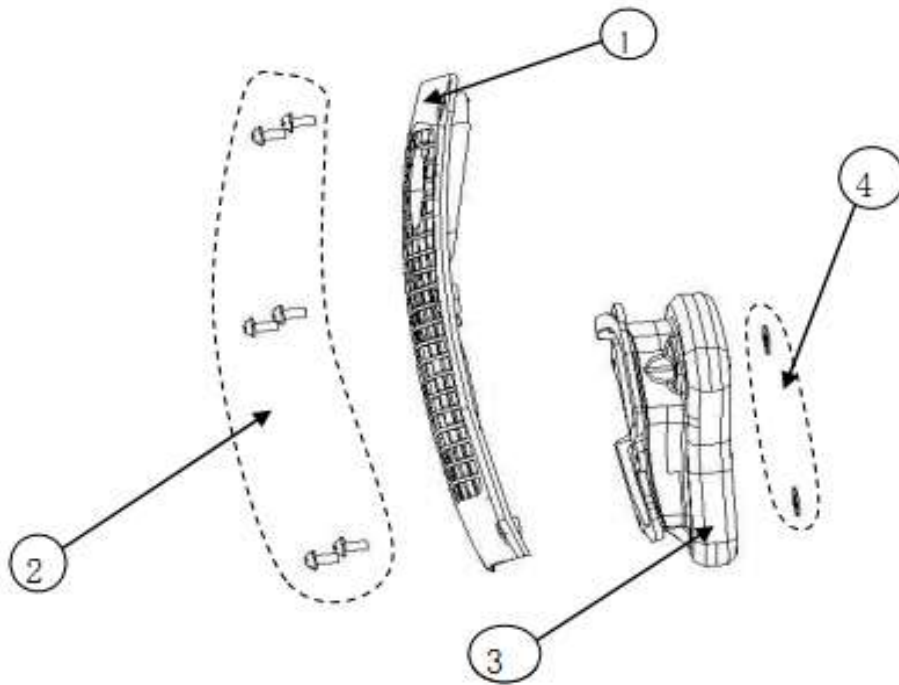

REAR COVER ASSY

No.	REFERENCE	DESCRIPTION OF PART	DESCRIPCION	QUANTITY
1	YSP-0206	rear cover	TAPA TRASERA	1
2	YSP-0207	bolt	TORNILLO	3
3	YSP-0208	rear panel	PANEL TRASERO	1
4	YSP-0209	fuel insulator	INDICADOR COMBUSTIBLE	1
5	YSP-0210	rubber sleeve of spark plug	TAPA GOMA BUJIA	1
6	YSP-0211	Bolt M5x14	TORNILLO M5X 14	2
7	YSP-0212	lock clip	CLIP	4
8	YSP-0213	round hole rubber washer	ARANDELA GOMA REDONDA	3
9	YSP-0214	round hole rubber washer	ARANDELA GOMA REDONDA	1

10	YSP-0215	vibe mount for cylinder head	SILENBLOCK BLOKE CILINDRO	1
11	YSP-0216	bolt (N6X12)	TORNILLO M6X12	1

INVERTER AIR INLET COVER ASSY

No.	REFERENCE	DESCRIPTION OF PART	DESCRIPCION	QUANTITY
1	YSP-0217	inverter cover inlet cover	TAPA INTERIOR	1
2	YSP-0218	bolt (5X14XP1.25)	TORNILLO 5 X 14 X P1,25	6
3	YSP-0219	bolt (ST4X20)	TORNILLO ST4 X 20	6
4	YSP-0220	fuel valve handle	BOTON GRIFO COMBUSTIBLE	1

5	YSP-0221	control panel assy	PANEL CONTROL COMPLETO	1
6	YSP-0222	bolt (M4×10×P1.25)	TORNILLO M4X10XP1,25	1
7	YSP-0223	bolt (N6X12)	TORNILLO M6X12	1

MUFFLER EXHAUST COVER ASSY

No.	REFERENCE	DESCRIPTION OF PART	DESCRIPCIÓN	QUANTITY
1	YSP-0224	muffler exhaust cover assy	TAPA ESCAPE COMPLETA	1
2	YSP-0225	bolt (5×14×P1.25)	TORNILLO (5×14×P1.25)	6
3	YSP-0226	alternator rubber sleeve	GOMA ALTERNADOR	6

4	YSP-0227	spring ring	MUELLE CLIP	5

BOTTOM COVER ASSY

No.	REF VILA GRANCHA	DESCRIPTION OF PART	DESCRIPCIÓN	QUANTITY
1	YSP-0228	anti-vibration mounting	SILENBLOCK	4
2	YSP-0229	alternator bottom washer	ARANDELA ALTERNADOR	1
3	YSP-0230	anti-vibration foot	PIE SILENBLOCK	4