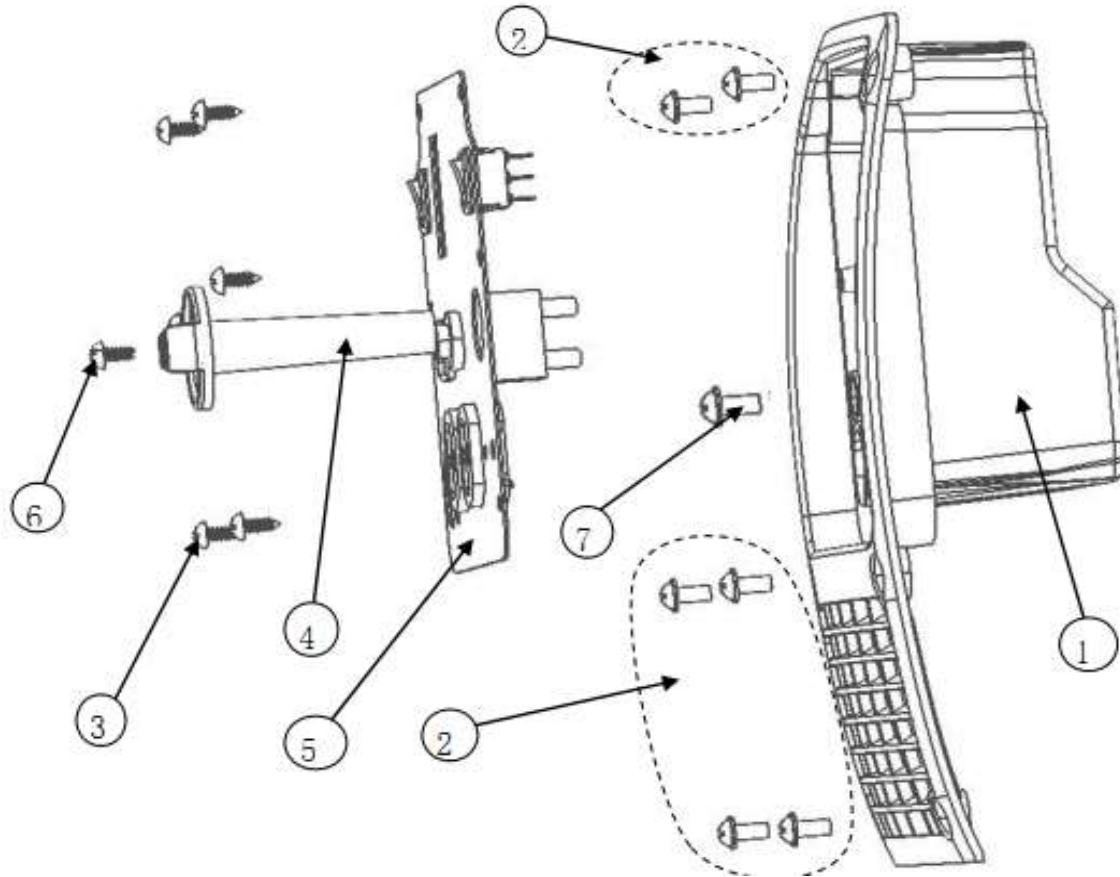

No.	REFERENCE	DESCRIPTION OF PART	DESCRIPCION	QUANTITY
1	YSP-0189	rear cover assy	TAPA TRASERA COMPLETA	1
2	YSP-0190	fuel tank assy	DEPOSITO COMBUSTIBLE COMPLETO	1
3	YSP-0191	inverter assy	INVERTER COMPLETO	1
4	YSP-0192	inverter air inlet cover assy	TAPA INVERTER	1
5	YSP-0193	front cover assy	TAPA DELANTERA COMPLETA	1
6	YSP-0194	bottom cover assy	TAPA TRASERA COMPLETA	1
7	YSP-0195	engine assy	MOTOR COMPLETO	1
8	YSP-0196	muffler exhaust cover assy	TAPA ESCAPE COMPLETA	1
9	YSP-0197	bolt	TORNILLO	4

FRONT COVER ASSY

No.	REFERENCE	DESCRIPTION OF PART	DESCRIPCION	QUANTITY
1	YSP-0198	flange bolt (GB/T 845 ST4.8X16)	TORNILLO 8 X 16	5
2	YSP-0199	front panel	PANEL FRONTAL	1
3	YSP-0200	screw (N6X12)	TORNILLO M6 X 12	1
4	YSP-0201	front cover	TAPA FRONTAL	1
5	YSP-0202	lock clip	CLIP	4
6	YSP-0203	cylinder head fix washer	FIJADOR CILINDRO	1
7	YSP-0204	start protector	PROTECTOR ARRANQUE	1
8	YSP-0205	handle baffle	PROTECTOR MANETA	1

REAR COVER ASSY

No.	REFERENCE	DESCRIPTION OF PART	DESCRIPCION	QUANTITY
1	YSP-0206	rear cover	TAPA TRASERA	1
2	YSP-0207	bolt	TORNILLO	3
3	YSP-0208	rear panel	PANEL TRASERO	1
4	YSP-0209	fuel insulator	INDICADOR COMBUSTIBLE	1
5	YSP-0210	rubber sleeve of spark plug	TAPA GOMA BUJIA	1
6	YSP-0211	Bolt M5x14	TORNILLO M5X 14	2
7	YSP-0212	lock clip	CLIP	4
8	YSP-0213	round hole rubber washer	ARANDELA GOMA REDONDA	3
9	YSP-0214	round hole rubber washer	ARANDELA GOMA REDONDA	1

10	YSP-0215	vibe mount for cylinder head	SILENBLOCK BLOKE CILINDRO	1
11	YSP-0216	bolt (N6X12)	TORNILLO M6X12	1

INVERTER AIR INLET COVER ASSY

No.	REFERENCE	DESCRIPTION OF PART	DESCRIPCION	QUANTITY
1	YSP-0217	inverter cover inlet cover	TAPA INTERIOR	1
2	YSP-0218	bolt (5X14XP1.25)	TORNILLO 5 X 14 X P1,25	6
3	YSP-0219	bolt (ST4X20)	TORNILLO ST4 X 20	6
4	YSP-0220	fuel valve handle	BOTON GRIFO COMBUSTIBLE	1