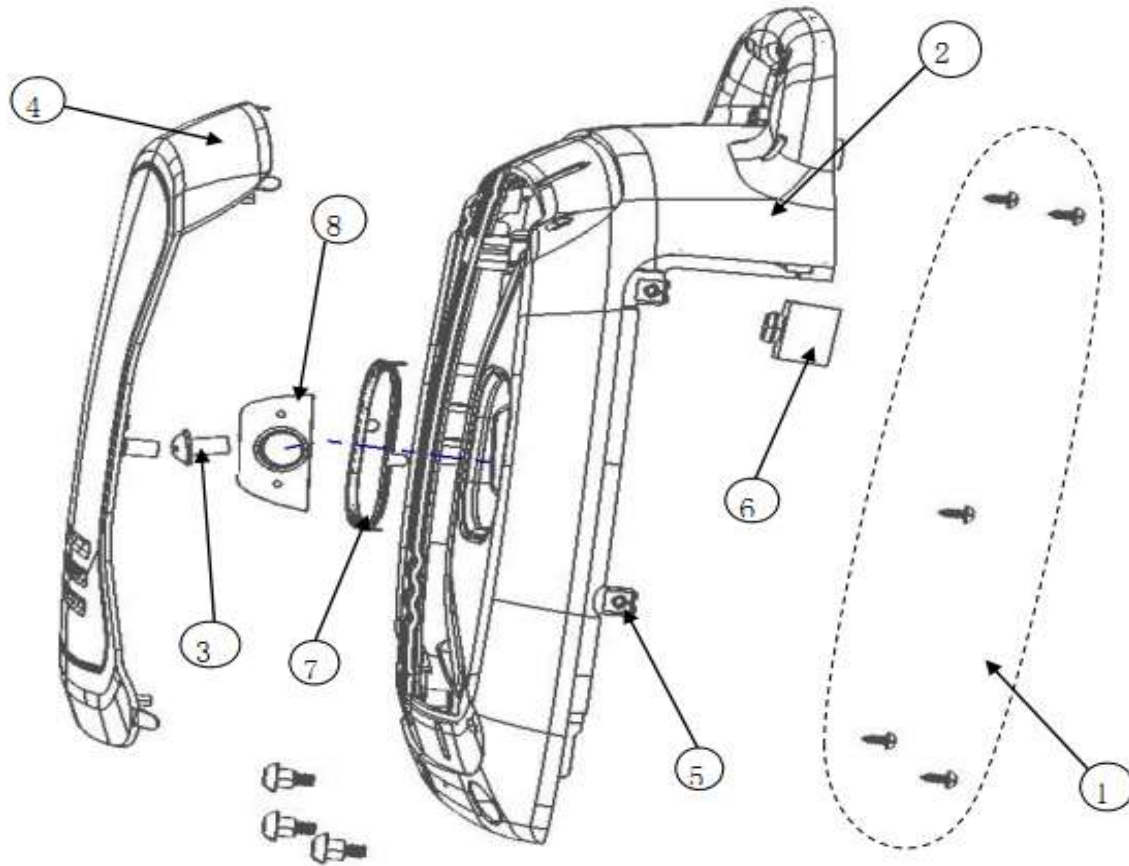

No.	REFERENCE	DESCRIPTION OF PART	DESCRIPCION	QUANTITY
1	YSP-0189	rear cover assy	TAPA TRASERA COMPLETA	1
2	YSP-0190	fuel tank assy	DEPOSITO COMBUSTIBLE COMPLETO	1
3	YSP-0191	inverter assy	INVERTER COMPLETO	1
4	YSP-0192	inverter air inlet cover assy	TAPA INVERTER	1
5	YSP-0193	front cover assy	TAPA DELANTERA COMPLETA	1
6	YSP-0194	bottom cover assy	TAPA TRASERA COMPLETA	1
7	YSP-0195	engine assy	MOTOR COMPLETO	1
8	YSP-0196	muffler exhaust cover assy	TAPA ESCAPE COMPLETA	1
9	YSP-0197	bolt	TORNILLO	4

FRONT COVER ASSY

No.	REFERENCE	DESCRIPTION OF PART	DESCRIPCION	QUANTITY
1	YSP-0198	flange bolt (GB/T 845 ST4.8X16)	TORNILLO 8 X 16	5
2	YSP-0199	front panel	PANEL FRONTAL	1
3	YSP-0200	screw (N6X12)	TORNILLO M6 X 12	1
4	YSP-0201	front cover	TAPA FRONTAL	1
5	YSP-0202	lock clip	CLIP	4
6	YSP-0203	cylinder head fix washer	FIJADOR CILINDRO	1
7	YSP-0204	start protector	PROTECTOR ARRANQUE	1
8	YSP-0205	handle baffle	PROTECTOR MANETA	1

REAR COVER ASSY

No.	REFERENCE	DESCRIPTION OF PART	DESCRIPCION	QUANTITY
1	YSP-0206	rear cover	TAPA TRASERA	1
2	YSP-0207	bolt	TORNILLO	3
3	YSP-0208	rear panel	PANEL TRASERO	1
4	YSP-0209	fuel insulator	INDICADOR COMBUSTIBLE	1
5	YSP-0210	rubber sleeve of spark plug	TAPA GOMA BUJIA	1
6	YSP-0211	Bolt M5x14	TORNILLO M5X 14	2
7	YSP-0212	lock clip	CLIP	4
8	YSP-0213	round hole rubber washer	ARANDELA GOMA REDONDA	3
9	YSP-0214	round hole rubber washer	ARANDELA GOMA REDONDA	1

10	YSP-0215	vibe mount for cylinder head	SILENBLOCK BLOKE CILINDRO	1
11	YSP-0216	bolt (N6X12)	TORNILLO M6X12	1

INVERTER AIR INLET COVER ASSY

No.	REFERENCE	DESCRIPTION OF PART	DESCRIPCION	QUANTITY
1	YSP-0217	inverter cover inlet cover	TAPA INTERIOR	1
2	YSP-0218	bolt (5X14XP1.25)	TORNILLO 5 X 14 X P1,25	6
3	YSP-0219	bolt (ST4X20)	TORNILLO ST4 X 20	6
4	YSP-0220	fuel valve handle	BOTON GRIFO COMBUSTIBLE	1