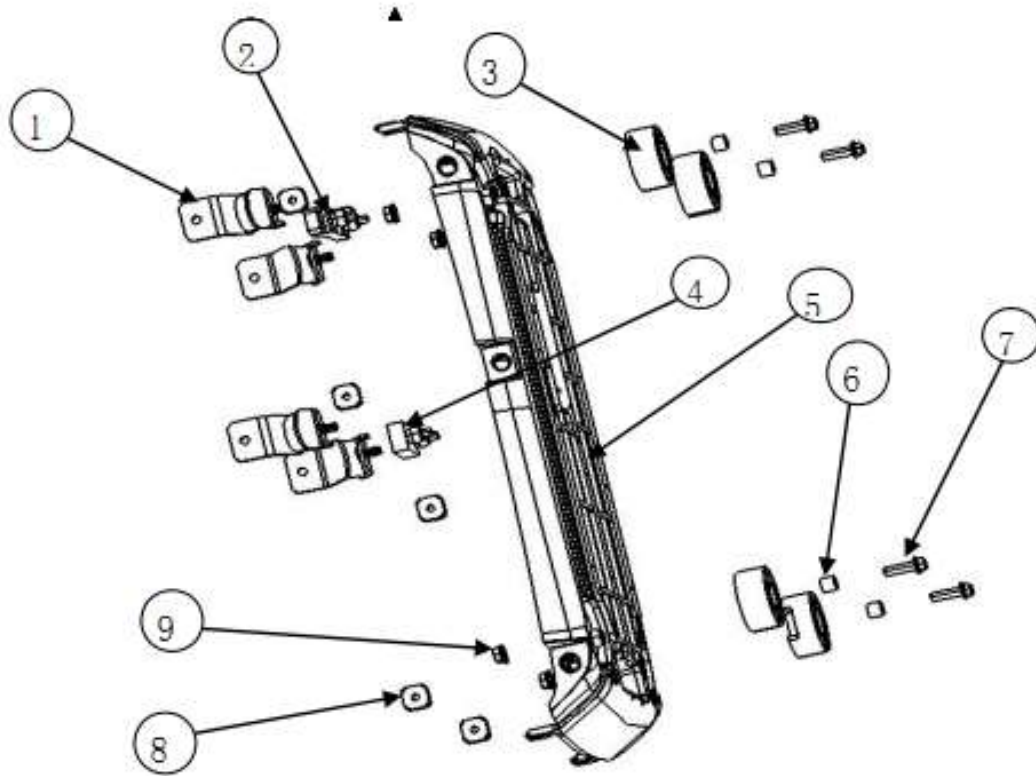

10	YSP-0215	vibe mount for cylinder head	SILENBLOCK BLOKE CILINDRO	1
11	YSP-0216	bolt (N6X12)	TORNILLO M6X12	1

INVERTER AIR INLET COVER ASSY

No.	REFERENCE	DESCRIPTION OF PART	DESCRIPCION	QUANTITY
1	YSP-0217	inverter cover inlet cover	TAPA INTERIOR	1
2	YSP-0218	bolt (5X14XP1.25)	TORNILLO 5 X 14 X P1,25	6
3	YSP-0219	bolt (ST4X20)	TORNILLO ST4 X 20	6
4	YSP-0220	fuel valve handle	BOTON GRIFO COMBUSTIBLE	1

5	YSP-0221	control panel assy	PANEL CONTROL COMPLETO	1
6	YSP-0222	bolt (M4×10×P1.25)	TORNILLO M4X10XP1,25	1
7	YSP-0223	bolt (N6X12)	TORNILLO M6X12	1

MUFFLER EXHAUST COVER ASSY

No.	REFERENCE	DESCRIPTION OF PART	DESCRIPCIÓN	QUANTITY
1	YSP-0224	muffler exhaust cover assy	TAPA ESCAPE COMPLETA	1
2	YSP-0225	bolt (5×14×P1.25)	TORNILLO (5×14×P1.25)	6
3	YSP-0226	alternator rubber sleeve	GOMA ALTERNADOR	6

4	YSP-0227	spring ring	MUELLE CLIP	5

BOTTOM COVER ASSY

No.	REF VILA GRANCHA	DESCRIPTION OF PART	DESCRIPCIÓN	QUANTITY
1	YSP-0228	anti-vibration mounting	SILENBLOCK	4
2	YSP-0229	alternator bottom washer	ARANDELA ALTERNADOR	1
3	YSP-0230	anti-vibration foot	PIE SILENBLOCK	4

ENGINE ASSY

No.	REFERENCE	DESCRIPTION OF PART	DESCRIPCIÓN	QUANTITY
1	YSP-0240	engine	MOTOR YAMAHA MZ80	1

2	YSP-0241	bolt (M6×16×P1.0)	TORNILLO (M6×16×P1.0)	2
3	YSP-0242	cooling fan	VENTILADOR	1
4	YSP-0032	alternator assy	ALTERNADOR COMPLETO	1
5	YSP-0243	flange bolt (M5×30×P1.0)	TORNILLO (M5×30×P1.0)	2
6	YSP-0244	alternator cover	TAPA ALTERNADOR	1
7	YSP-0245	flange nut (M12×P1.25)	TUERCA (M12×P1.25)	1
8	YSP-0246	flange bolt (M6×30×P1.0)	TORNILLO (M6×30×P1.0)	5
9	YSP-0247	self-screwing bolt (GB/T 845 ST4.8X16)	TORNILLO (GB/T 845 ST4.8X16)	5