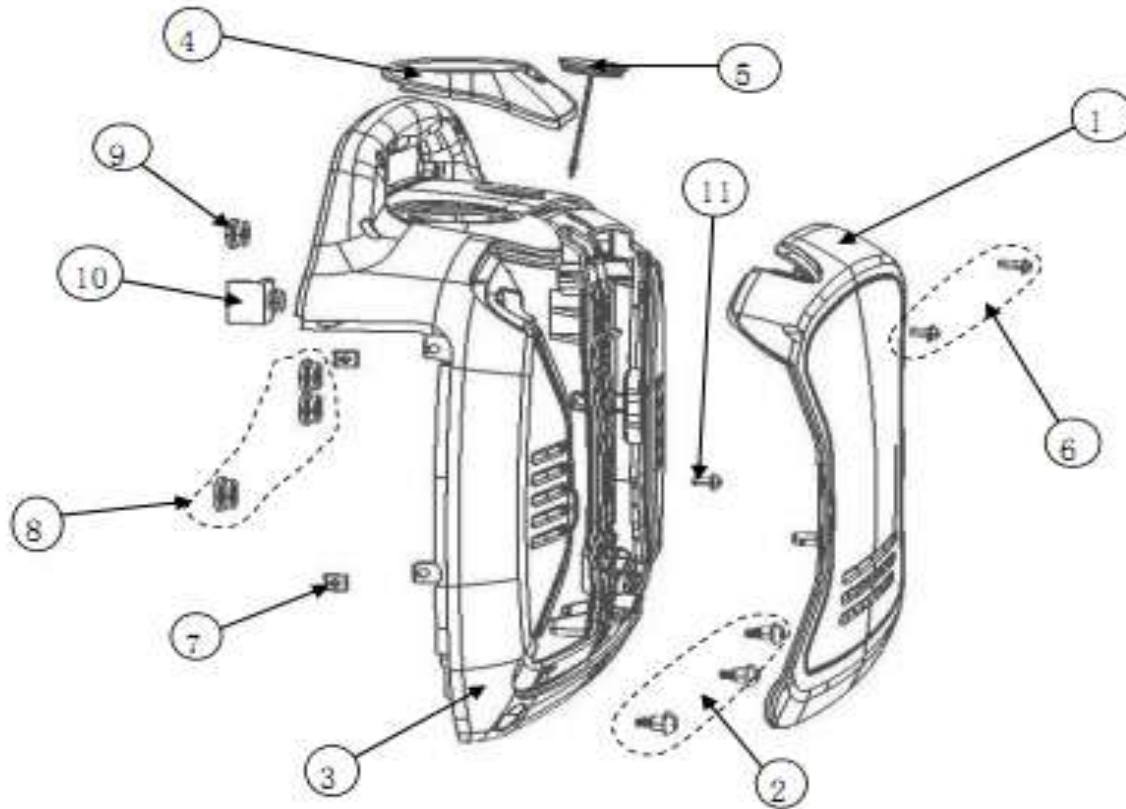

No.	REFERENCE	DESCRIPTION OF PART	DESCRIPCION	QUANTITY
1	YSP-0189	rear cover assy	TAPA TRASERA COMPLETA	1
2	YSP-0190	fuel tank assy	DEPOSITO COMBUSTIBLE COMPLETO	1
3	YSP-0191	inverter assy	INVERTER COMPLETO	1
4	YSP-0192	inverter air inlet cover assy	TAPA INVERTER	1
5	YSP-0193	front cover assy	TAPA DELANTERA COMPLETA	1
6	YSP-0194	bottom cover assy	TAPA TRASERA COMPLETA	1
7	YSP-0195	engine assy	MOTOR COMPLETO	1
8	YSP-0196	muffler exhaust cover assy	TAPA ESCAPE COMPLETA	1
9	YSP-0197	bolt	TORNILLO	4

FRONT COVER ASSY

No.	REFERENCE	DESCRIPTION OF PART	DESCRIPCION	QUANTITY
1	YSP-0198	flange bolt (GB/T 845 ST4.8X16)	TORNILLO 8 X 16	5
2	YSP-0199	front panel	PANEL FRONTAL	1
3	YSP-0200	screw (N6X12)	TORNILLO M6 X 12	1
4	YSP-0201	front cover	TAPA FRONTAL	1
5	YSP-0202	lock clip	CLIP	4
6	YSP-0203	cylinder head fix washer	FIJADOR CILINDRO	1
7	YSP-0204	start protector	PROTECTOR ARRANQUE	1
8	YSP-0205	handle baffle	PROTECTOR MANETA	1

REAR COVER ASSY

No.	REFERENCE	DESCRIPTION OF PART	DESCRIPCION	QUANTITY
1	YSP-0206	rear cover	TAPA TRASERA	1
2	YSP-0207	bolt	TORNILLO	3
3	YSP-0208	rear panel	PANEL TRASERO	1
4	YSP-0209	fuel insulator	INDICADOR COMBUSTIBLE	1
5	YSP-0210	rubber sleeve of spark plug	TAPA GOMA BUJIA	1
6	YSP-0211	Bolt M5x14	TORNILLO M5X 14	2
7	YSP-0212	lock clip	CLIP	4
8	YSP-0213	round hole rubber washer	ARANDELA GOMA REDONDA	3
9	YSP-0214	round hole rubber washer	ARANDELA GOMA REDONDA	1

10	YSP-0215	vibe mount for cylinder head	SILENBLOCK BLOKE CILINDRO	1
11	YSP-0216	bolt (N6X12)	TORNILLO M6X12	1

INVERTER AIR INLET COVER ASSY

No.	REFERENCE	DESCRIPTION OF PART	DESCRIPCION	QUANTITY
1	YSP-0217	inverter cover inlet cover	TAPA INTERIOR	1
2	YSP-0218	bolt (5X14XP1.25)	TORNILLO 5 X 14 X P1,25	6
3	YSP-0219	bolt (ST4X20)	TORNILLO ST4 X 20	6
4	YSP-0220	fuel valve handle	BOTON GRIFO COMBUSTIBLE	1